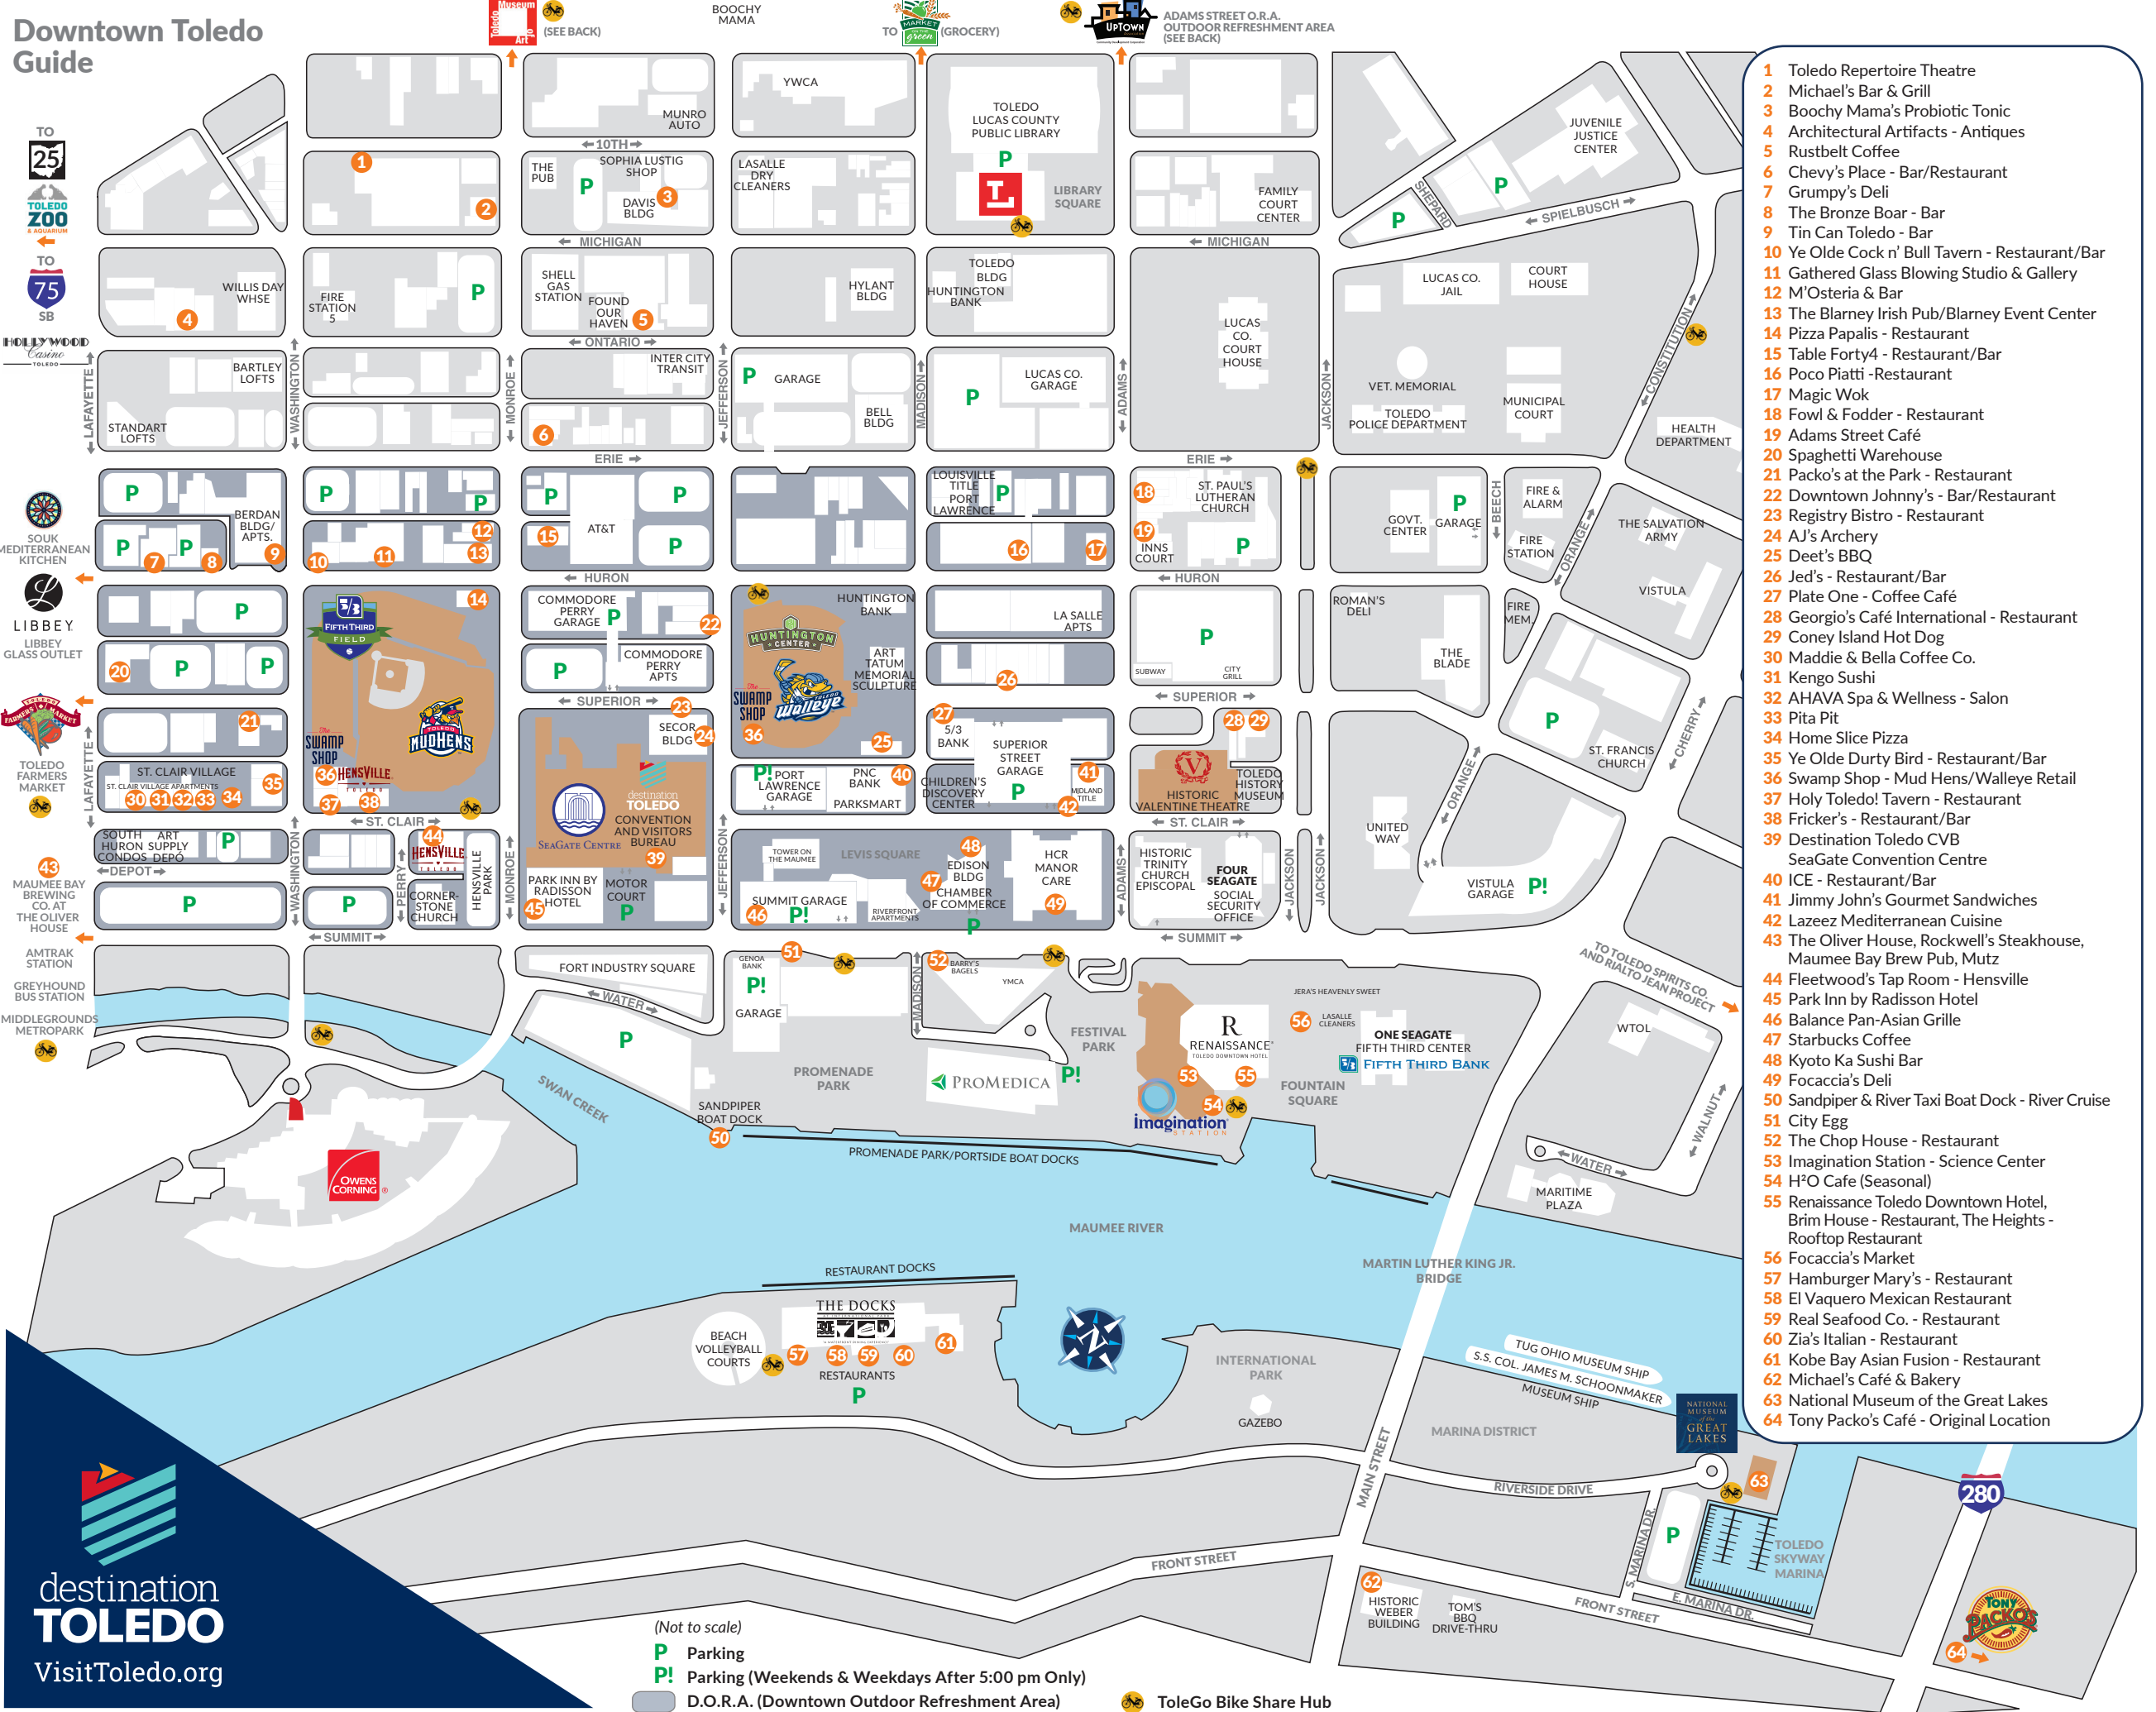

Downtown Toledo Guide

- 1 Toledo Repertoire Theatre
- 2 Michael's Bar & Grill
- 3 Boochy Mama's Probiotic Tonic
- 4 Architectural Artifacts - Antiques
- 5 Rustbelt Coffee
- 6 Chevy's Place - Bar/Restaurant
- 7 Grumpy's Deli
- 8 The Bronze Boar - Bar
- 9 Tin Can Toledo - Bar
- 10 Ye Olde Cock n' Bull Tavern - Restaurant/Bar
- 11 Gathered Glass Blowing Studio & Gallery
- 12 M'Osteria & Bar
- 13 The Blarney Irish Pub/Blarney Event Center
- 14 Pizza Papalis - Restaurant
- 15 Table Forty4 - Restaurant/Bar
- 16 Poco Piatti - Restaurant
- 17 Magic Wok
- 18 Fowl & Fodder - Restaurant
- 19 Adams Street Café
- 20 Spaghetti Warehouse
- 21 Packo's at the Park - Restaurant
- 22 Downtown Johnny's - Bar/Restaurant
- 23 Registry Bistro - Restaurant
- 24 AJ's Archery
- 25 Deet's BBQ
- 26 Jed's - Restaurant/Bar
- 27 Plate One - Coffee Café
- 28 Georgio's Café International - Restaurant
- 29 Coney Island Hot Dog
- 30 Maddie & Bella Coffee Co.
- 31 Kengo Sushi
- 32 AHAVA Spa & Wellness - Salon
- 33 Pita Pit
- 34 Home Slice Pizza
- 35 Ye Olde Dirty Bird - Restaurant/Bar
- 36 Swamp Shop - Mud Hens/Walleye Retail
- 37 Holy Toledo! Tavern - Restaurant
- 38 Fricker's - Restaurant/Bar
- 39 Destination Toledo CVB
SeaGate Convention Centre
- 40 ICE - Restaurant/Bar
- 41 Jimmy John's Gourmet Sandwiches
- 42 Lazeez Mediterranean Cuisine
- 43 The Oliver House, Rockwell's Steakhouse,
Maumee Bay Brew Pub, Mutz
- 44 Fleetwood's Tap Room - Hensville
- 45 Park Inn by Radisson Hotel
- 46 Balance Pan-Asian Grille
- 47 Starbucks Coffee
- 48 Kyoto Ka Sushi Bar
- 49 Focaccia's Deli
- 50 Sandpiper & River Taxi Boat Dock - River Cruise
- 51 City Egg
- 52 The Chop House - Restaurant
- 53 Imagination Station - Science Center
- 54 H²O Cafe (Seasonal)
- 55 Renaissance Toledo Downtown Hotel,
Brim House - Restaurant, The Heights -
Rooftop Restaurant
- 56 Focaccia's Market
- 57 Hamburger Mary's - Restaurant
- 58 El Vaquero Mexican Restaurant
- 59 Real Seafood Co. - Restaurant
- 60 Zia's Italian - Restaurant
- 61 Kobe Bay Asian Fusion - Restaurant
- 62 Michael's Café & Bakery
- 63 National Museum of the Great Lakes
- 64 Tony Packo's Café - Original Location